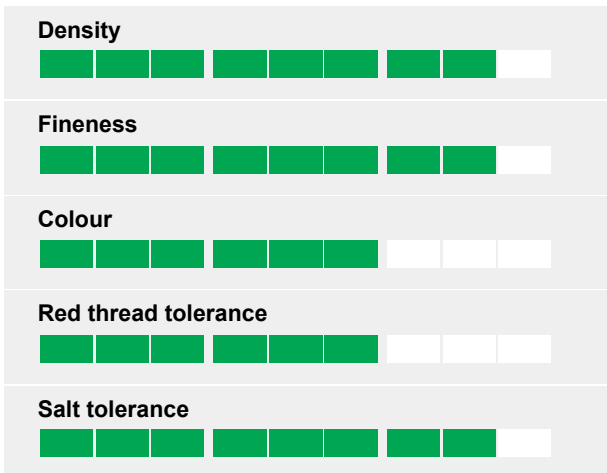

Browntop bent

Top ranked for use on golf greens - Excellent disease tolerance

- Top performance on greens in STRI (UK) and Scangreen network
- High tolerance to several important diseases
- Winter hardy and good winter colour
- High performance for fairway use too

Ratings

Top performance!

CLEEK is out of European breeding with a wide genetic background offering excellent green performance in Scandinavia and confirms the high level in STRI close mown trials.

Disease tolerance

One explanation for the top ranking in Scandinavian trials is certainly the good resistance to a range of diseases combined with density and fineness. CLEEK manages to keep a good winter colour and still maintain a good winter hardiness.

Adapted to greens and fairways

The STRI trials also perhaps very good performance for use on tees/fairways (trials cut 10-15 mm).

Salt tolerance

CLEEK turned out as one of the better in our salt tolerance trials (coastal areas, irrigation water with salinity...).