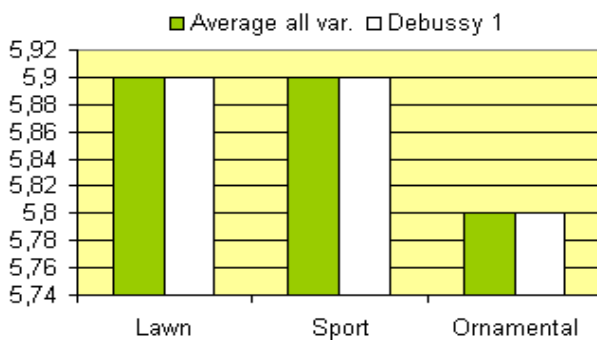

Index for Lawn, Sport and Ornamental use

Source: GEVES (France) Bul. Gazon 2007. 1-9=best