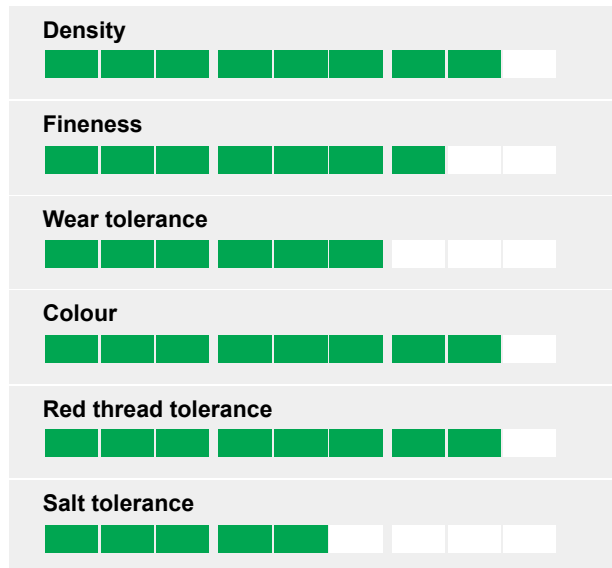

### Tall fescue

Fine leaved, very dark variety

- Very dark green colour
- High rust tolerance
- Fine leaves
- Good shoot density

### Ratings

### One of the most dark green varieties available

The score of 8.6 on a scale from 1 to 9 ranks Debussy 1 as one of the most dark green varieties ever bred.

### Fine leaves and dense turf

With finer leaves and high density Debussy 1 clearly belongs to the new generation of tall fescues gathering nice appearance and rusticity.