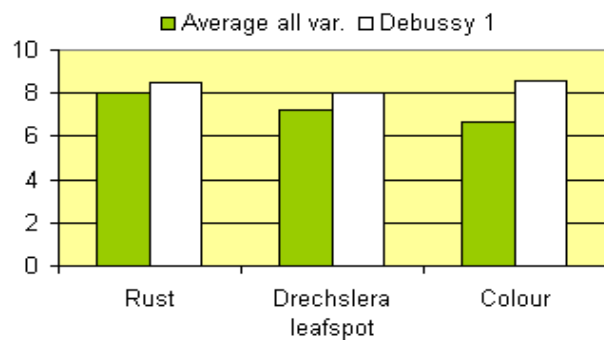

Rust and leaf spot tolerance, Colour

Source: GEVES Bul. Gazon 2007. 1-9=better/darker