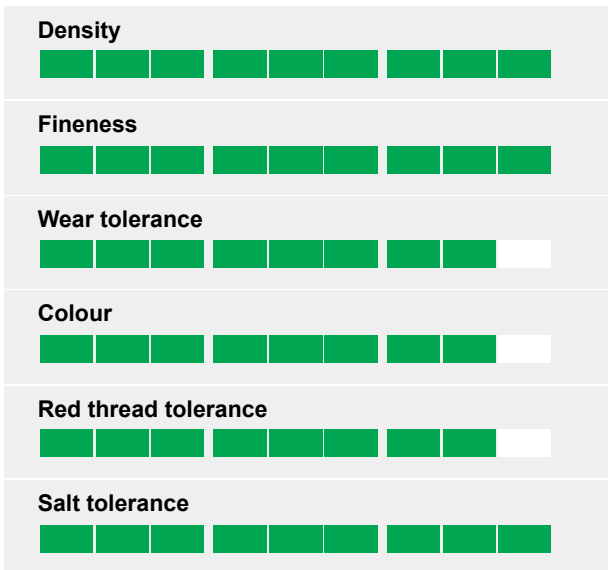

Tall fescue

ESSENTIAL does more than just the essential!

- New milestone in tall fescue breeding
- Superb visual merit summer as well as winter
- Excellent tolerance to major turfgrass diseases
- Fit for all uses where tall fescue is desired!

Ratings

It's a strike!

ESSENTIAL knocks down every doubt or worry you might have had – it is simply top scoring for every feature evaluated in official French trials. Much progress has been made in the breeding of tall fescue within the last 20 years, so a big step forward like this is just amazing!

Fully equipped variety!

The quality level of ESSENTIAL sets a new milestone with finer leaf texture, increased shoot density yet not compromising the wear tolerance.

Disease tolerance to secure performance

- Rust
- Fusarium blight and fusarium patch
- Dreckslera leaf spot

Visual merit

Source: Bulletin Gazon Geves 2011

Unbeatable... 1-9,9=best/darkest

Source: Bulletin Gazon Geves 2011