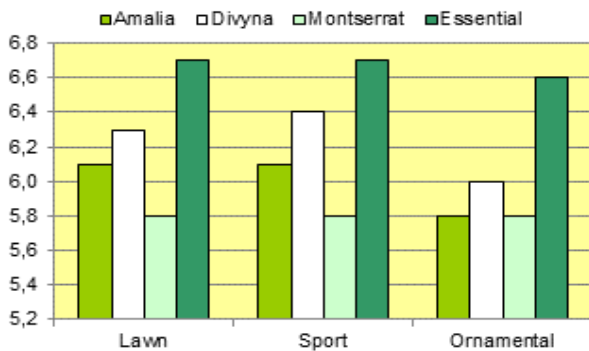

Visual merit

Source: Bulletin Gazon Geves 2011