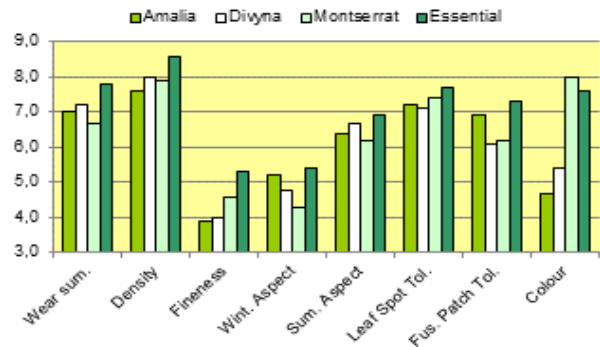

Ratings

It's a strike!

ESSENTIAL knocks down every doubt or worry you might have had – it is simply top scoring for every feature evaluated in official French trials. Much progress has been made in the breeding of tall fescue within the last 20 years, so a big step forward like this is just amazing!

Fully equipped variety!

The quality level of ESSENTIAL sets a new milestone with finer leaf texture, increased shoot density yet not compromising the wear tolerance.

Disease tolerance to secure performance

- Rust
- Fusarium blight and fusarium patch
- Dreckslera leaf spot

Visual merit

Source: Bulletin Gazon Geves 2011

Unbeatable... 1-9,9=best/darkest

Source: Bulletin Gazon Geves 2011