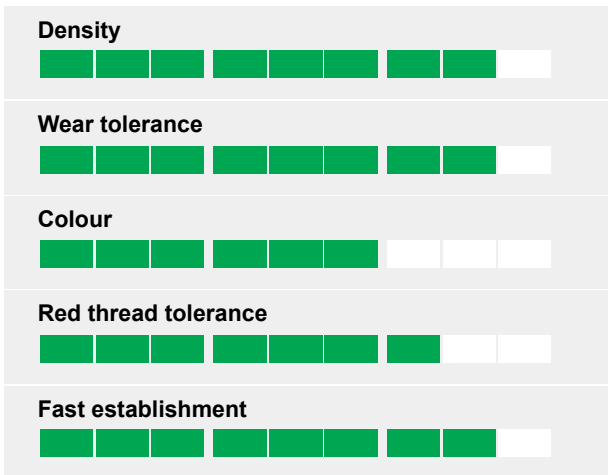

Perennial Ryegrass

Traveler between the worlds!

- Gives the turf a quality feel
- Tolerates the highest demands
- Suppresses weeds
- Low amount of clippings
- Universal partner for homogenous mixtures in professional sport

Ratings

Possible after all!

EUROCORDUS shines due to its high durability and at the same time its excellent suitability as an amenity turf.

Its extremely high turf density and fine leaf texture combined with its high durability has catapulted the variety into the Top 10 of the hard-wearing and amenity turf lists.

EUROCORDUS is bred especially for professional lawn builders who require the ultimate combination of tough sports characteristics and highest esthetical values

Characteristics

- Extremely high turf density
- High durability
- Quickly established
- Good regeneration ability
- Mid-green colour