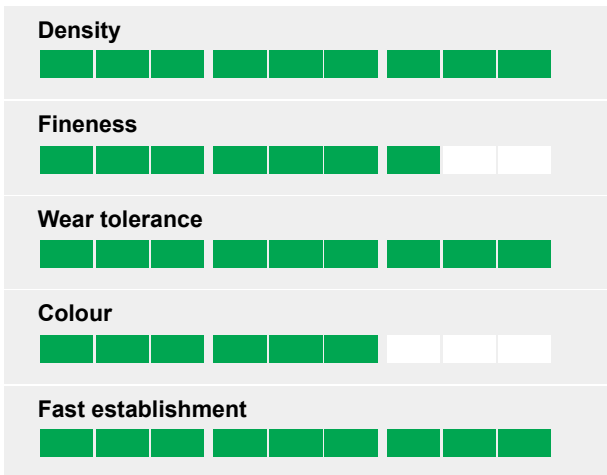

Consistent performance under heavy wear, No 1 Ranking under intense wear

Ratings

Turfgrass Seed 2024
Lawns, Landscaping, Summer Sports and Turf Trials (Mown at 10-15mm)

Cultivar	Shoot Density	Fineness of Leaf	Slow Regrowth	Visual Merit	Mean	Resistance to Red Thread	Cleanness of Cut
Eurodiamond	6.2	6.6	6.3	6.5	6.4	5.0	4.2
Mean of all	7.0	6.9	6.4	7.0	6.8	5.9	6.3