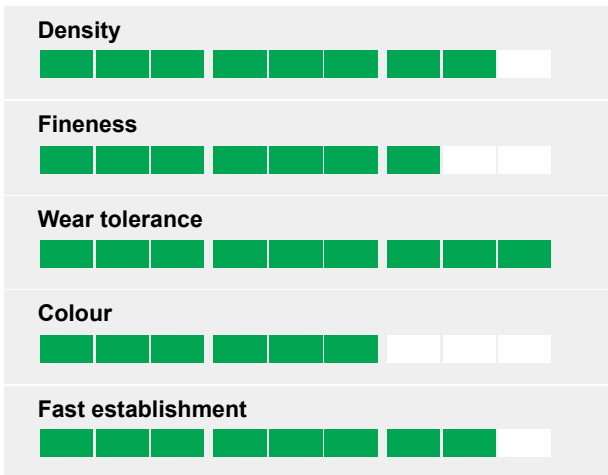

Perennial Ryegrass

No.1 for winter sports uses

- STRI - one of the best for sports uses
- Extreme wear tolerance
- Excellent density and fineness of leaf
- Quick establishment

Ratings

You are looking for best fineness of leaf? Highest score in visual merit? At the same time maximum of wear tolerance? Become the champion in turf with EUROPITCH now.

With top results it is one of the best on the Turfgrass Seed List for winter sports uses..

EUROPITCH convinces with the best score in shoot density and has as well a quick establishment and a good regenerative capacity.

With a medium green colour and use for both Fine lawns and Sports turf EUROPITCH is an unique mixing partner for all premium mixtures.

The best choice for winter sport pitches and tough, pretty lawns: EUROPITCH – Europe’s turf champion!