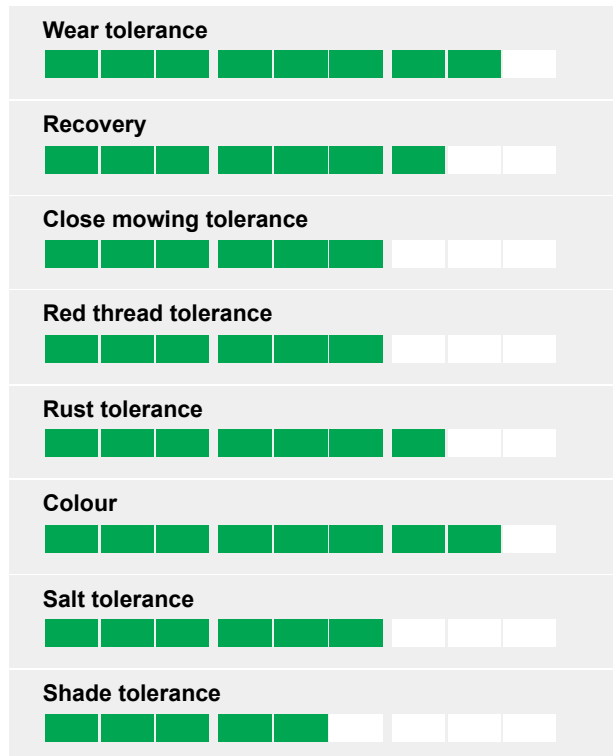

A hard wearing mixture for lawns and landscape areas

- High wear areas
- Reseeding
- General landscaping
- Quick establishment

Ratings

An economical landscape ryegrass mixture that establishes quickly, giving rapid cover and good wear tolerance.

Estate contains only true amenity cultivars.

%	Cultivar	Species
35%	CORAIL	Strong cree
15%	COLUMBINE	Perennial ry
25%	PLATINUM	Perennial ry
25%	DOUBLE	Tetraploid F

Pack Size: 2kg, 10kg & 20kg
 Sowing Rate: 35g/m²
 Cutting Height: 20mm