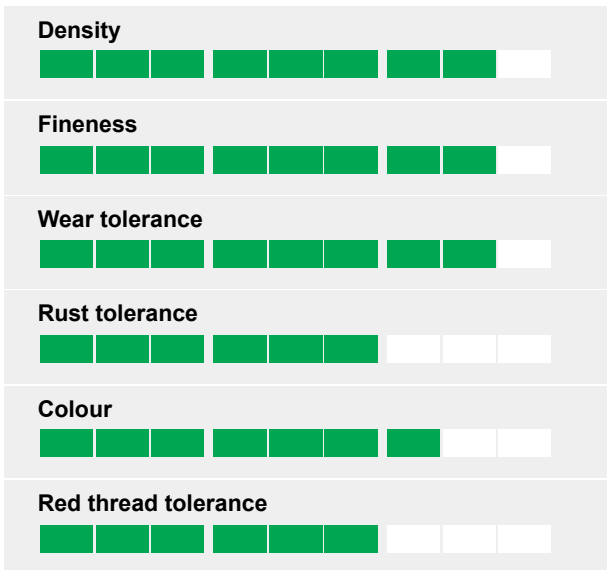

Perennial ryegrass

- Wear Tolerance
- Fineness Leaves
- Shoot Density
- Live Ground Cover

Ratings

GILDARA has been specifically selected from the best breeding material for winter sports pitches

It produces a very dense sward with excellent wear tolerance to provide season long ground cover. This combined with its very fine leaves give the variety and excellent overall appearance.

GILDARA - Although selected for winter sports is also, a top rated variety for lawns and turf where its fine leaves and shoot density combine to produce a beautiful hard wearing lawn.

Turfgrass Seed 2024
Lawns, Landscaping, Summer Sports and Turf Trials (Mown at 10-15mm)

Cultivar	Shoot Density	Fineness of Leaf	Slow Regrowth	Visual Merit	Mean	Resistance to Red Thread	Cleanness of Cut
Gildara	7.5	7.4	5.8	7.6	7.1	4.6	5.3
Mean of all	7.0	6.9	6.4	7.0	6.8	5.9	6.3