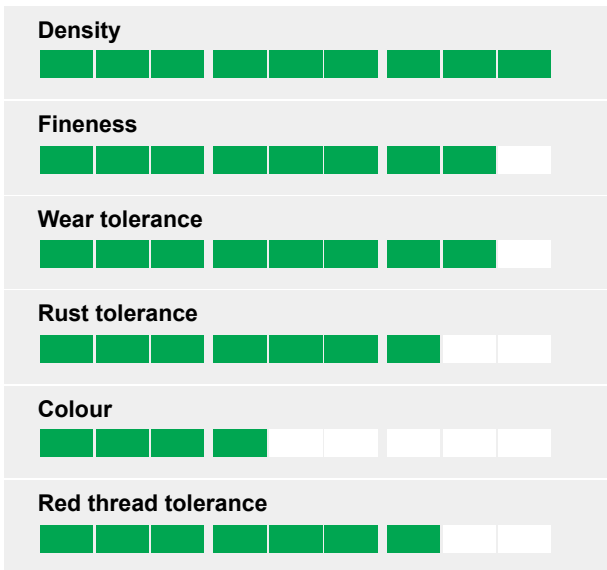

Super 'cross over' qualities

A no nonsense diploid perennial ryegrass of European breeding, with high scores for wear and sport in independent trials.

Gladys delivers lush green color and good tolerance to common diseases across Greater Europe. An above average fine leaved variety. Highly recommended for temperate and Mediterranean region.

Ratings

A versatile mixing partner

Suitable for sports and traffic despite its high scores as ornamental lawn. Gladys is a versatile choice that will make a lawn mixture perform well in case of traffic, and make a sports mixture look really nice.