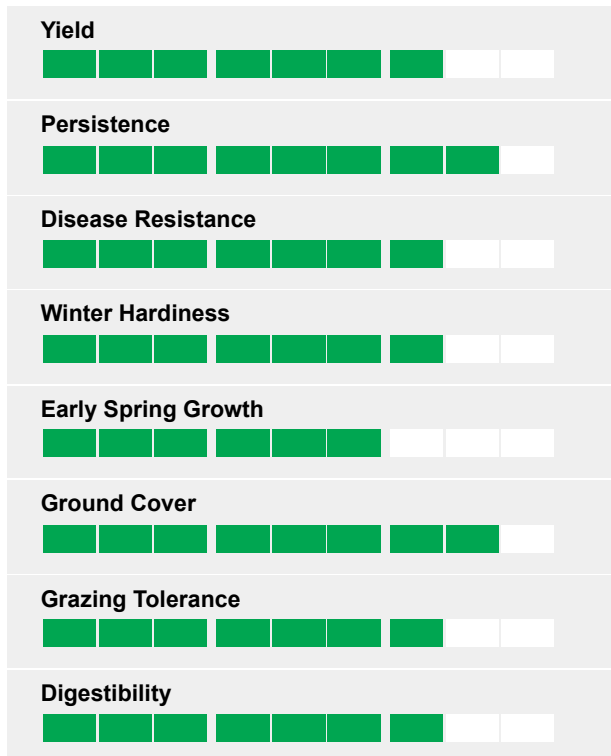

Scotland's best selling dual purpose mixture

A flexible, rotational mixture renowned for its consistent yield and performance, under different management regimes

- Scotland's bestselling mixture, which is also available as a high clover and a no clover option
- Contains the very best and most productive varieties
- Persistence is ensured by top class sward density and winter hardiness
- Specifically formulated for high FIBRE ENERGY, giving increased meat or milk production per kg of dry matter

Recommended sowing rate: 13-15 kg/acre 32-35 kg/Ha

Ratings

Contains: