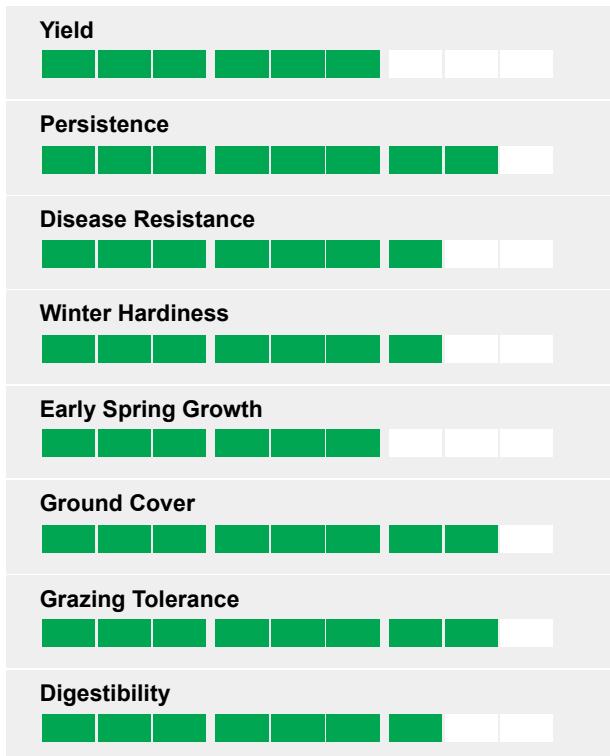

A medium to long term grazing mixture

Leafy, dense swards

- Varieties are selected for their grazing performance
- Contains mostly late Perennial Ryegrass that can withstand heavy grazing
- High FIBER ENERGY varieties leading to excellent animal performance
- The small and medium leaf clovers are selected for their persistency under grazing
- Organic option available

Ratings

Recommended sowing rate: 14-15 kg/acre 35-37 kg/Ha

Contains: