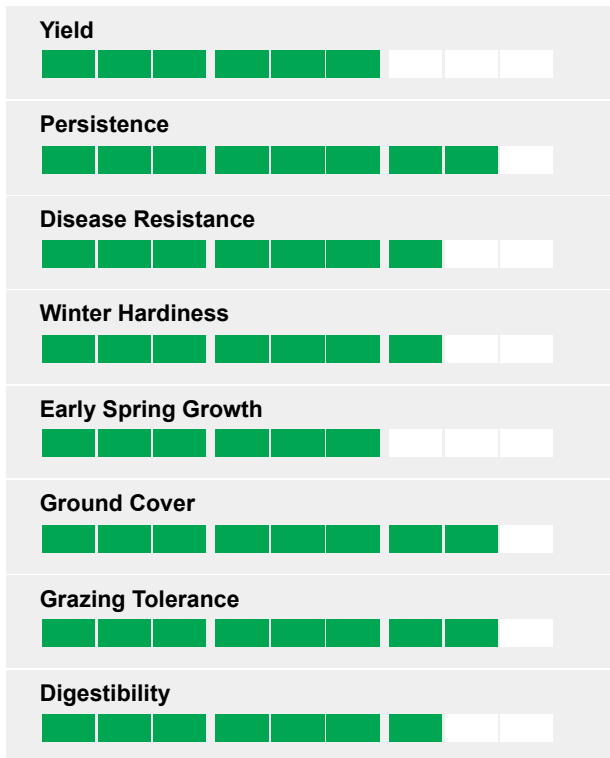

A medium to long term grazing mixture

Leafy, dense swards

- Varieties are selected for their grazing performance
- Contains mostly late Perennial Ryegrass that can withstand heavy grazing
- High FIBER ENERGY varieties leading to excellent animal performance
- The small and medium leaf clovers are selected for their persistency under grazing
- Organic option available

Ratings

Recommended sowing rate: 14-15 kg/acre 35-37 kg/Ha

Contains: