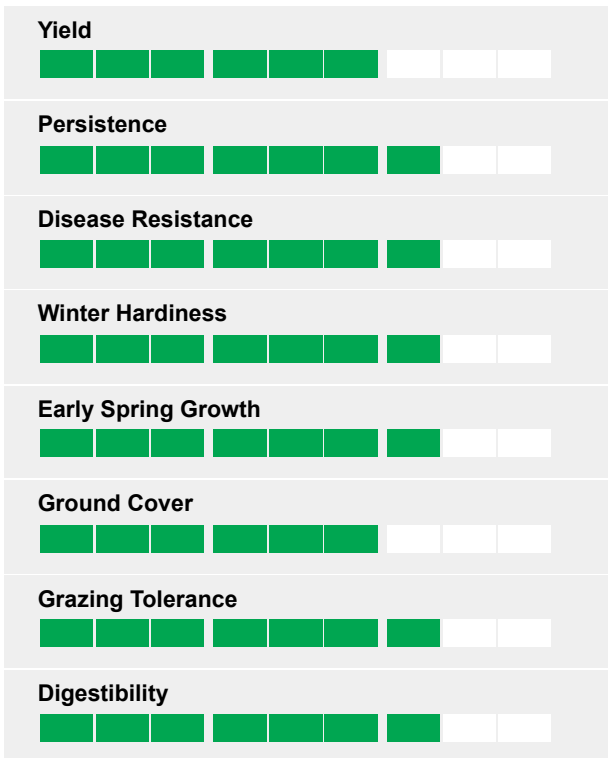

A dual purpose rotational mixture lasting from four to eight years and suitable for grazing and/or cutting.

Similar to HF Grassmaker but containing early Perennial Ryegrass for early bite

- Specifically formulated for early spring growth
- Designed for early sheep grazing, prior to first cut silage
- Offers great flexibility to beef and sheep farms
- High inclusion of White Clover, the same as HF Grassmaker

Recommended sowing rate: 13 - 15 kg.Acre (32 - 37/kg/Ha)

Ratings

Contains: