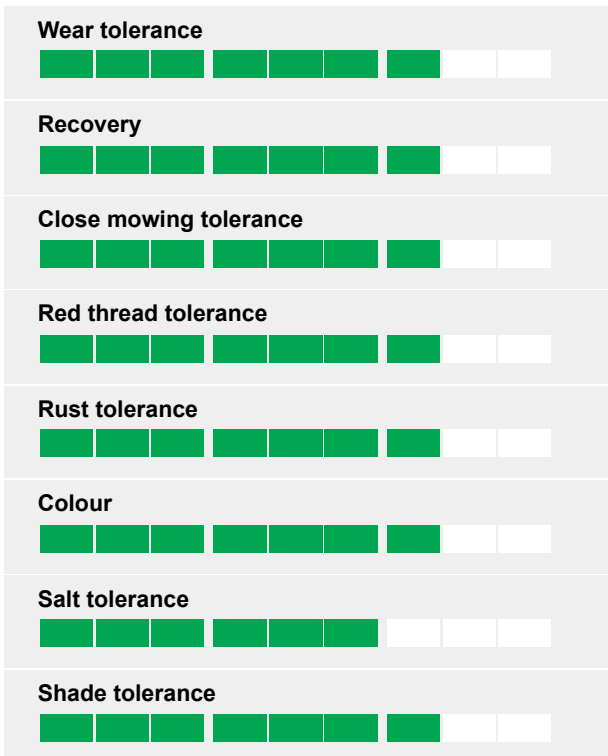

A good general-purpose mixture for outfields and sports pitches

- Tennis courts
- Sportsfields
- Cricket outfields

## Ratings

**A quality mixture that will produce a fine leaved, dense sward for use on tennis courts and cricket outfields.**

%	Cultivar	Species
35%	COLUMBINE	Perennial ry
25%	TROPHY	Chewings fesc
15%	MELBOURNE	Perennial ryegr
20%	SMIRNA	Slender cre
5%	HIGHLAND	Browntop b