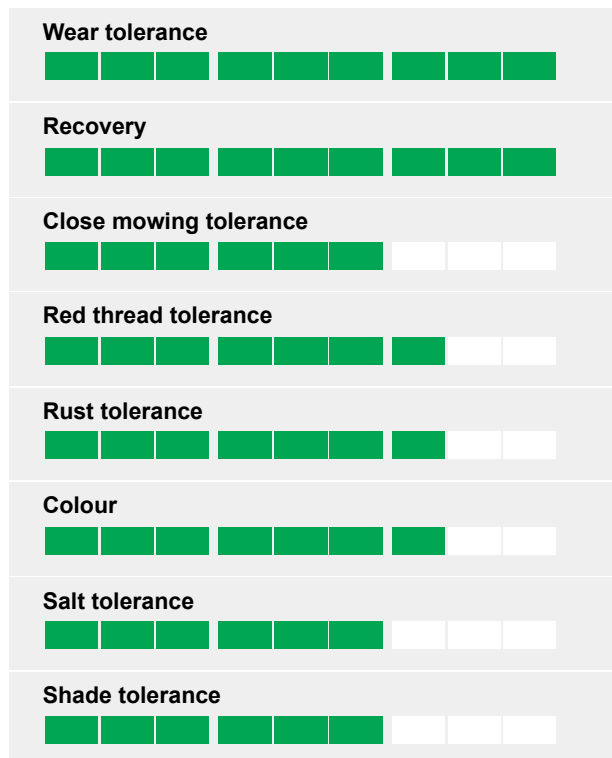

A superb hard wearing mixture for all sports fields and high wear areas

- High wear areas
- Fast germination
- Good disease resistance
- General sports grounds
- Excellent renovation mixture for Football and Rugby areas

Ratings

A superb mixture to use when constructing and renovating football and rugby pitches.

Premier Sport will produce a hard-wearing sward for all heavy duty sports areas.

%	Cultivar	Species
35%	COLUMBINE	Perenni
15%	MELBOURNE	Perenni
15%	TETRADRY	Tetraploid
20%	BENJI	Strong
15%	YVETTE	Smooth s