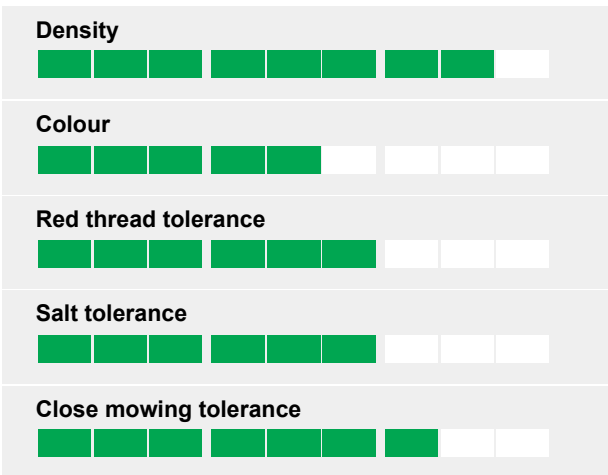

**Slender creeping red fescue**  
Excellent medium quality variety

- Good density
- Good appearance
- Good disease resistance
- Drought tolerant

**Ratings**

Our new slender creeping red fescue, SAROLEA, is an excellent medium quality variety.

Being a slender creeping red fescue is has excellent drought tolerance. Saving on irrigation and preserving this valuable resource.

SAROLEA is the perfect companion in mixtures for quality lawns and fairways