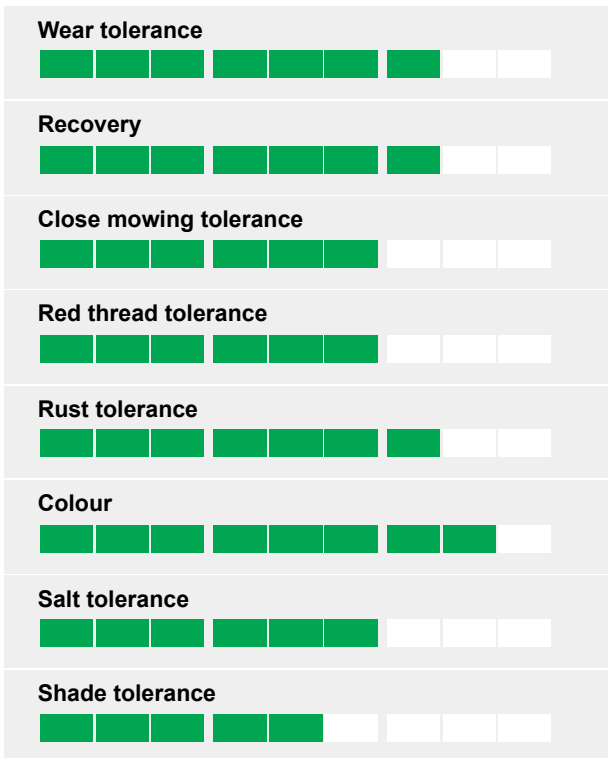

A great all round mixture for lawns and landscape areas

- Multipurpose use
- Back lawns
- General landscaping
- Housing estates

Ratings

An excellent multipurpose lawn and landscape mixture that establishes quickly with high wear tolerance and good appearance.

%	Cultivar	Species
25%	PLATINUM	Perennial ry
30%	GLADYS	Perennial ry
10%	TROPHY	Chewings fescu
35%	CORAIL	Strong cree

Pack Size: 10kg & 20kg
 Sowing Rate: 35-50g/m²
 Cutting Height: 20mm