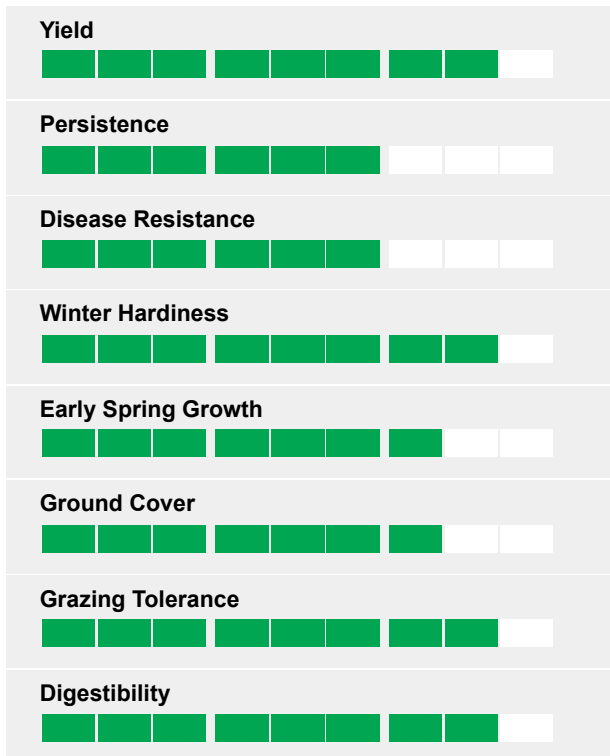

A medium term mixture based on grasses with high sugar levels.

A medium term mixture based on DLF FIBER ENERGY™ grasses with high sugar levels and digestible fibre which lead to improved palatability and animal intake.

Ratings

- Excellent palatability and animal intake
- 68% DLF FIBER ENERGY™ varieties for improved digestibility
- High sugar content
- Excellent clamp fermentation when cut for silage
- Highdry matter yields throughout the grazing season
- A No Clover option is available