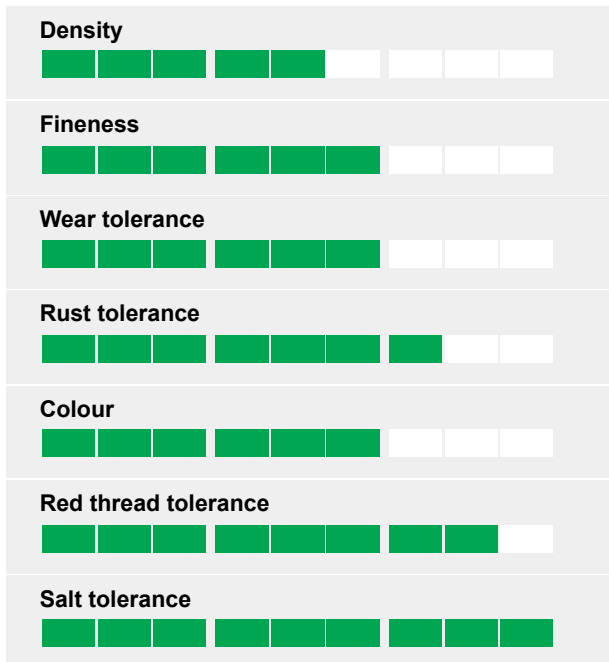

Perennial ryegrass

Improved stress tolerance for sport and leisure areas

- Improved tolerance to multiple stress factors
- Excellent recovery
- Large range of sowing periods
- Fast establishment

Ratings

Magic stress tolerance

TETRAMAGIC has shown improvements for several characteristics during the breeding process, without compromising visual merit.

Wear & Tear improvements

The wear tolerance expresses itself with a better live ground cover, but also through a much better recovery capacity.

Suited for professional sport pitches as well as home lawns

Improved fineness and density combined with healthy leaves and roots contribute to good visual merit year round.

Perennial ryegrass is the fastest establishing perennial lawn species and is also the species with the widest range of possible sowing periods.