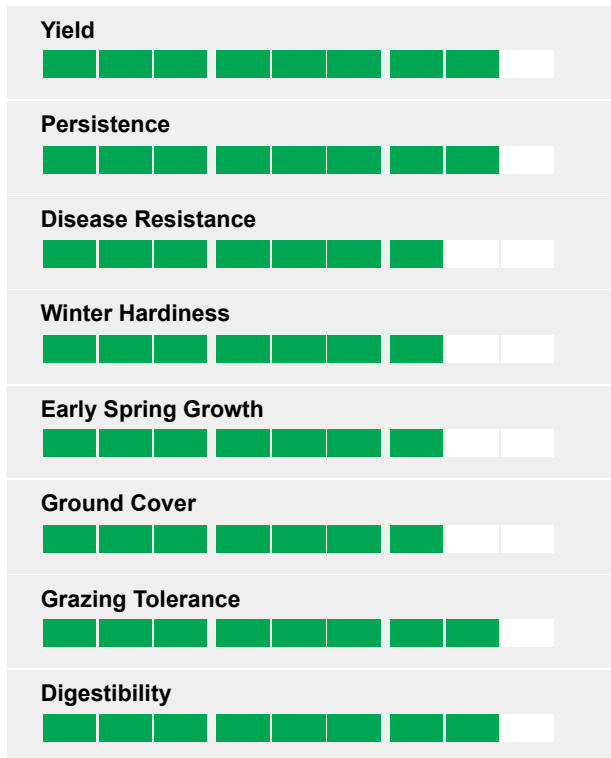

A long term permanent mixture

A long term permanent mixture with good Timothy percentage for early bite in colder conditions. Whilst this mixture is predominantly designed to graze it is capable of providing a cut of silage if closed up, not too late, in the spring. It is an ideal ley for big bale forage.

Ratings

- A proven, hard wearing long term mixture
- All grasses are SRUC class 1 varieties
- Good early bite mixture
- Hard wearing and long lasting
- Will tolerate hard sheep grazing
- High diploid content for improved persistence and density
- Excellent disease tolerance
- A No Clover option is available

VARIETIES WITH HIGH FIBRE DIGESTIBILITY (DNDF)

Nifty, Cancan, Thegn

Contains:

Usage:

Overseed with:

Seed Rate

Pack Size

Use