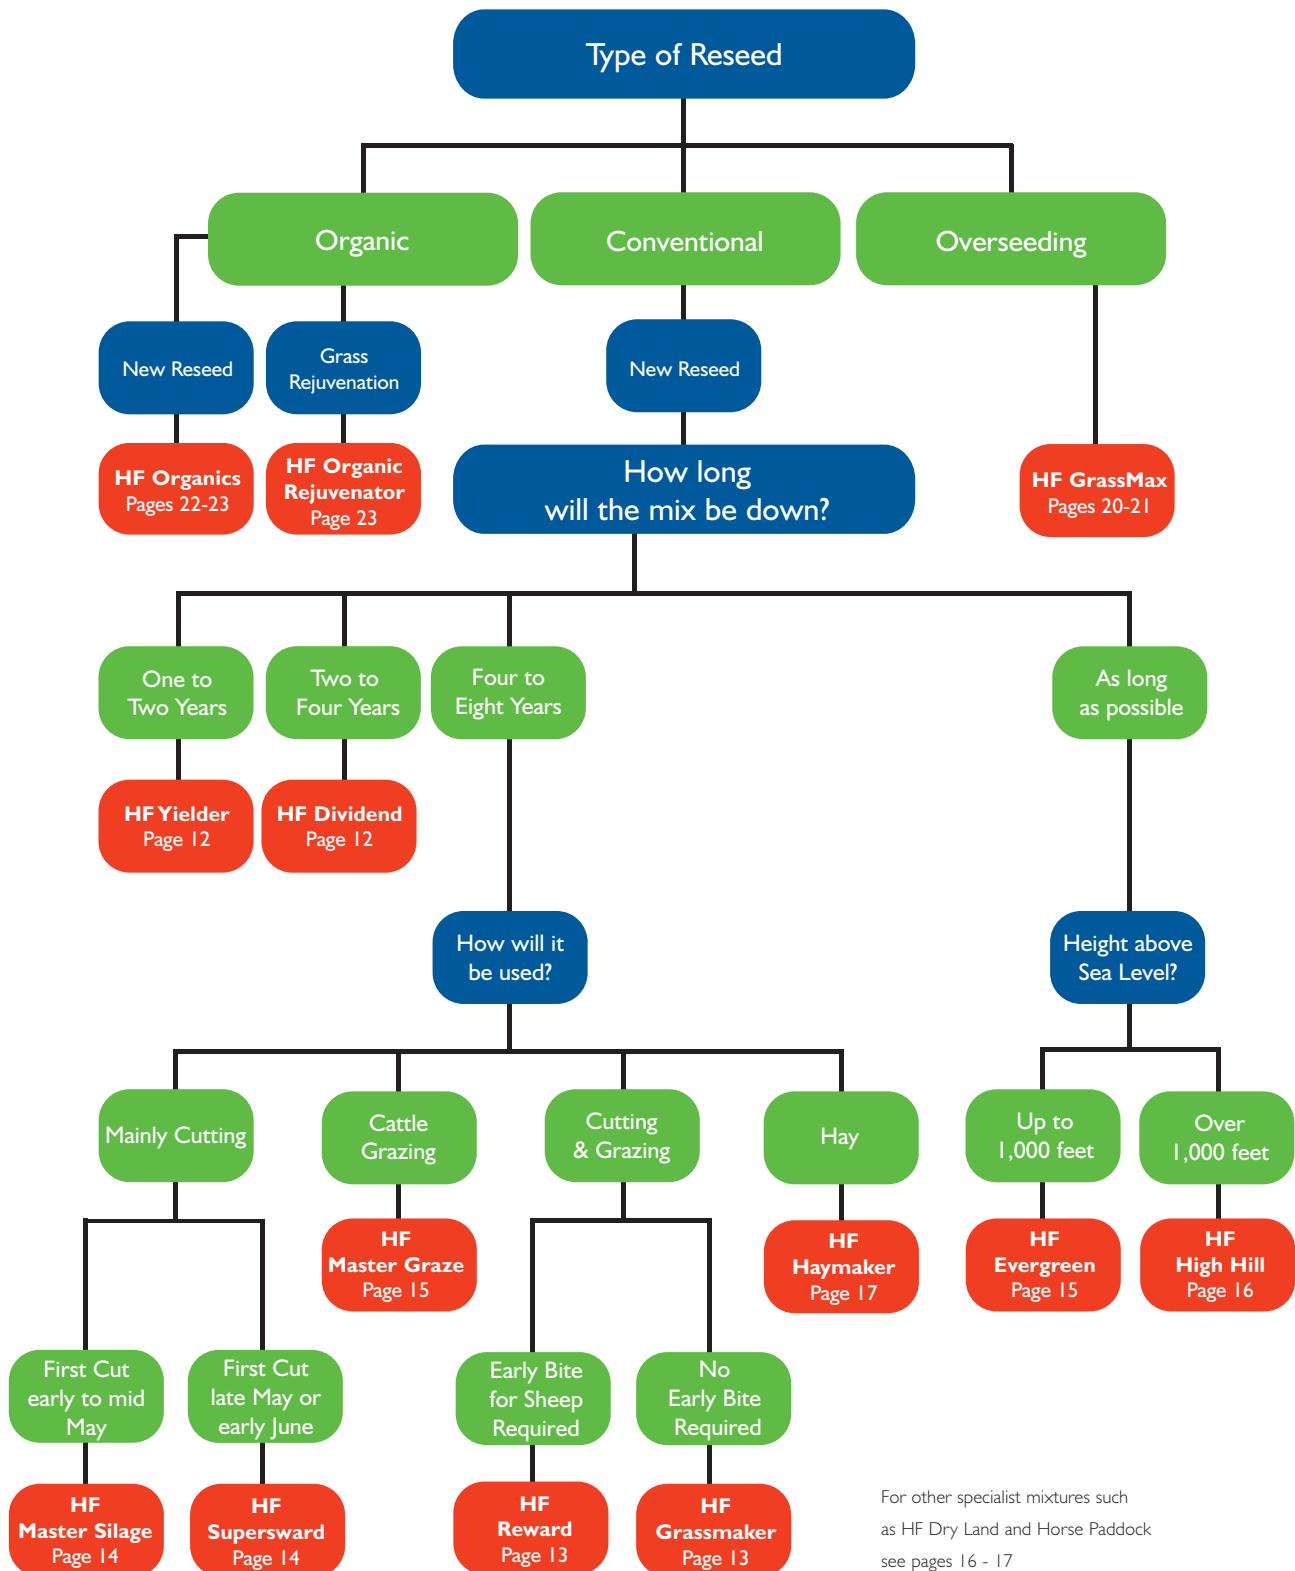

# Grass and Fodder Crops

## MIXTURE SELECTOR

HF mixtures are designed and formulated to meet specific sward uses. Significant differences between mixtures are not always obvious but even small differences can change the way in which the final sward behaves. Selection of the wrong mixture will inevitably mean that the sward will not perform up to expectations simply because it is the wrong mix for the job.

For other specialist mixtures such as HF Dry Land and Horse Paddock see pages 16 - 17