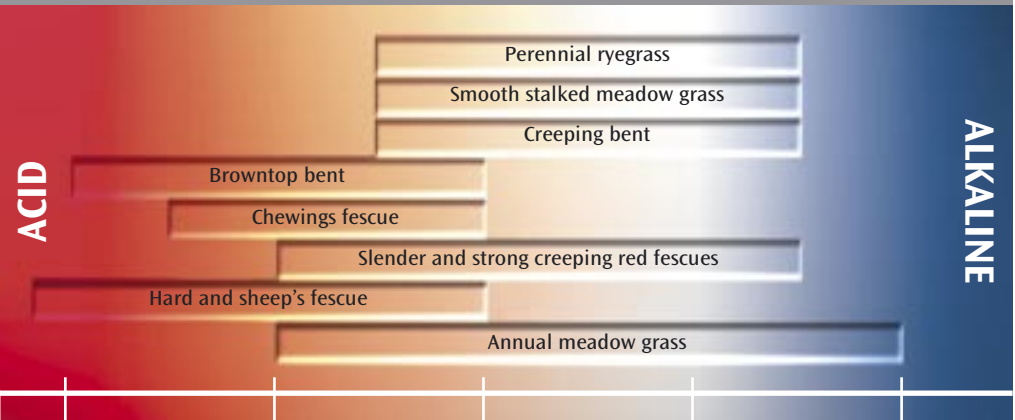

SOIL pH AND TURF GROWTH

ACID

ALKALINE

4.0 5.0 6.0 7.0 8.0

Soil pH. Table shows most suitable pH for grass species