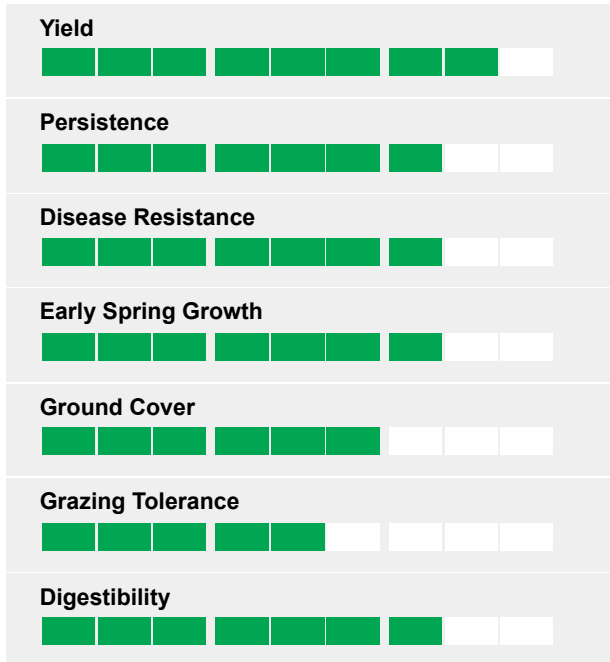

Long term cutting mix for five years plus

A specialist long term cutting mixture designed to produce high yields of high-quality forage for five plus years.

- 78% Tetraploid varieties for outstanding fermentation characteristics
- Excellent sward density
- Class leading dry matter yields and quality
- Outstanding disease resistance
- Season long production

Ratings

VARIETIES WITH DLF FIBER ENERGY

Diwan, Nashota, Thegn