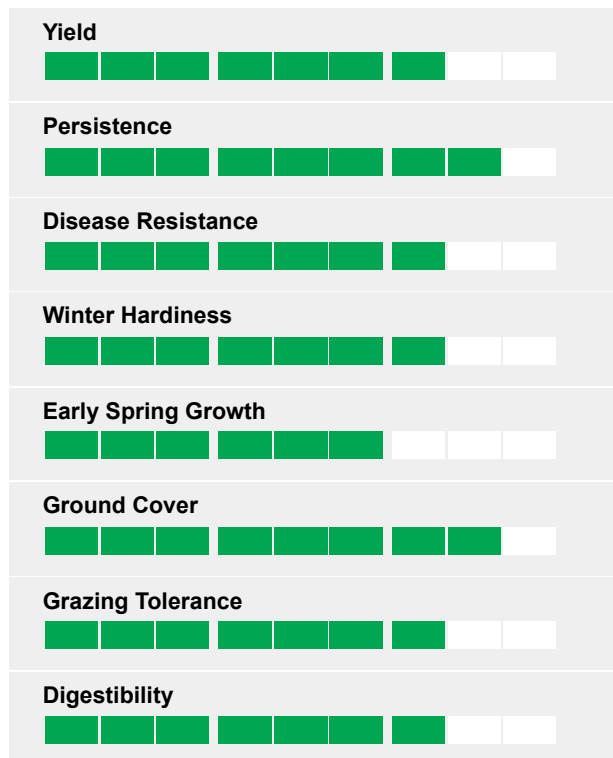

A medium term mixture for cutting and grazing

### A very flexible mixture

- Contains high FIBER ENERGY varieties with excellent forage quality
- High percentage of tetraploids to help fermentation and aid the growth of clovers
- Small Red Clover inclusion to help with nitrogen fixation in the early years
- HF Dual Purpose Clover is included at 12% for increased production

### Ratings