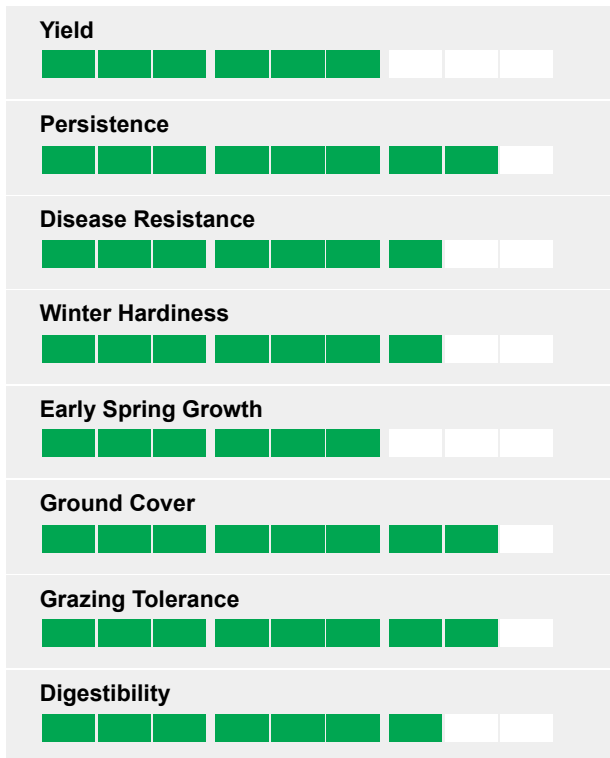

A medium to long term grazing mixture

## Leafy, dense swards

- Varieties are selected for their grazing performance
- Contains mostly late Perennial Ryegrass that can withstand heavy grazing
- High FIBER ENERGY varieties leading to excellent animal performance
- The small and medium leaf clovers are selected for their persistency under grazing
- Organic option available

## Ratings