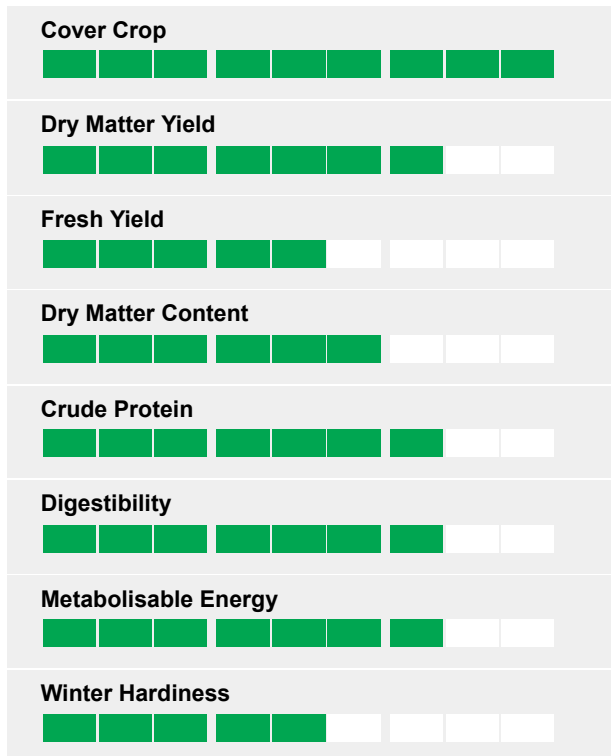

Ratings

Seed Rate	Pack Size
6 - 10kg/ha	10kg and 25kg

Stock should be introduced gradually over a two week period and an area of grassland should be available for animals to return to; water and hay or straw should also be made available. Please contact your supplier for further guidance.