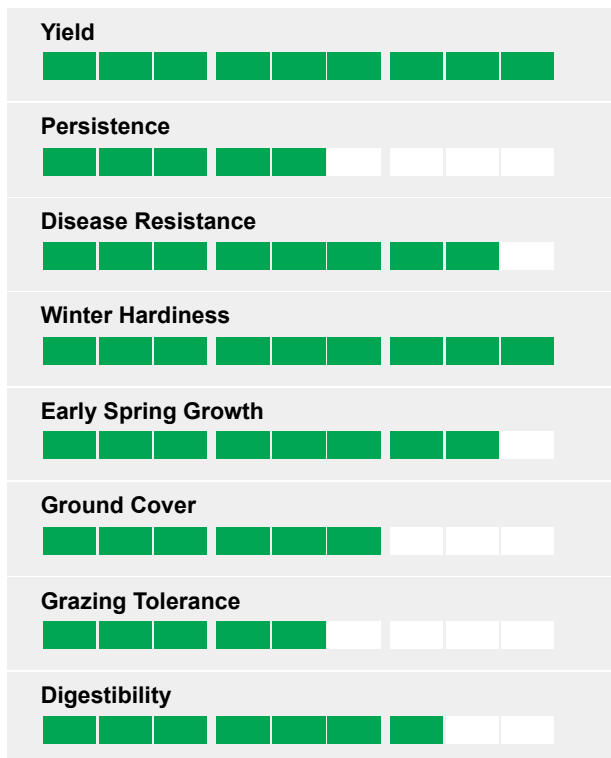

Ratings

For more information on Ryegrass Plus™ [Click here](#)

Contains: