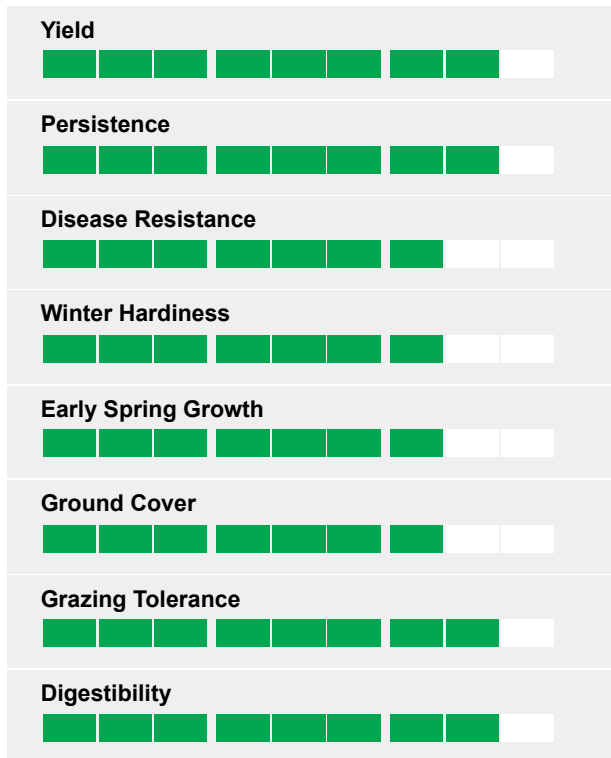

A long term permanent mixture

A long term permanent mixture with good Timothy percentage for early bite in colder conditions. Whilst this mixture is predominantly designed to graze it is capable of providing a cut of silage if closed up, not too late, in the spring. It is an ideal ley for big bale forage.

## Ratings

- A proven, hard wearing long term mixture
- All grasses are SRUC class 1 varieties
- Good early bite mixture
- Hard wearing and long lasting
- Will tolerate hard sheep grazing
- High diploid content for improved persistence and density
- Excellent disease tolerance
- A No Clover option is available

## VARIETIES WITH HIGH FIBRE DIGESTIBILITY (DNDF)

Nifty, Cancan, Thegn

Contains:

Usage:

Overseed with:

Seed Rate

Pack Size

Use