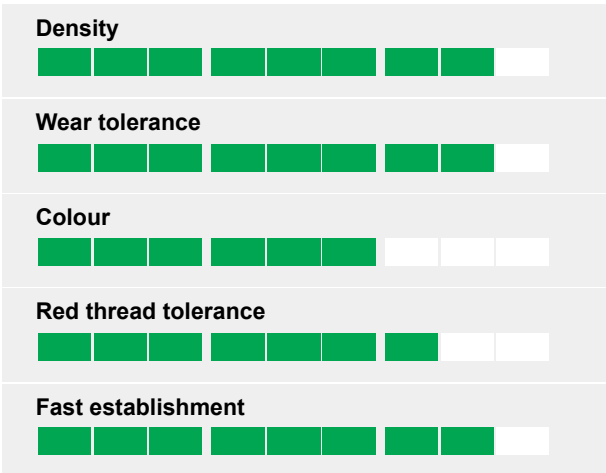

## Perennial Ryegrass

Traveler between the worlds!

- Gives the turf a quality feel
- Tolerates the highest demands
- Suppresses weeds
- Low amount of clippings
- Universal partner for homogenous mixtures in professional sport

## Ratings

## Possible after all!

EUROCORDUS shines due to its high durability and at the same time its excellent suitability as an amenity turf.

Its extremely high turf density and fine leaf texture combined with its high durability has catapulted the variety into the Top 10 of the hard-wearing and amenity turf lists.

| Cultivar    | Shoot Density | Fineness of Leaf | Slow Regrowth | Visual Merit | Mean | Resistance to Red Thread | Cleanness of Cut |
|-------------|---------------|------------------|---------------|--------------|------|--------------------------|------------------|
| Eurocordus  | 6.9           | 6.5              | 6.4           | 6.9          | 6.7  | 6.4                      | 6.1              |
| Mean of all | 7.0           | 6.9              | 6.4           | 7.0          | 6.8  | 5.9                      | 6.3              |