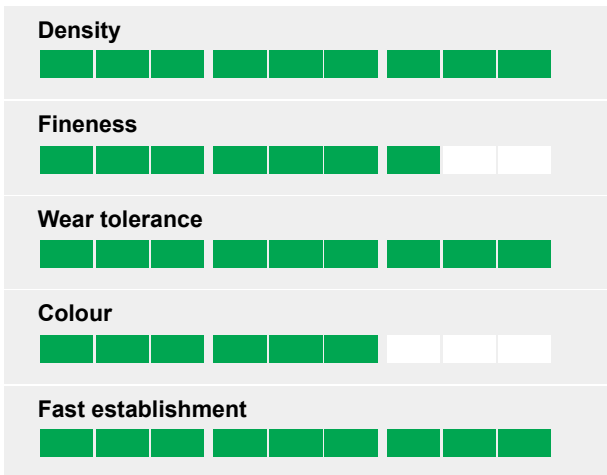

Consistent performance under heavy wear, No 1 Ranking under intense wear

## Ratings

Turfgrass Seed 2024  
Lawns, Landscaping, Summer Sports and Turf Trials (Mown at 10-15mm)

Cultivar	Shoot Density	Fineness of Leaf	Slow Regrowth	Visual Merit	Mean	Resistance to Red Thread	Cleanness of Cut
Eurodiamond	6.2	6.6	6.3	6.5	6.4	5.0	4.2
Mean of all	7.0	6.9	6.4	7.0	6.8	5.9	6.3