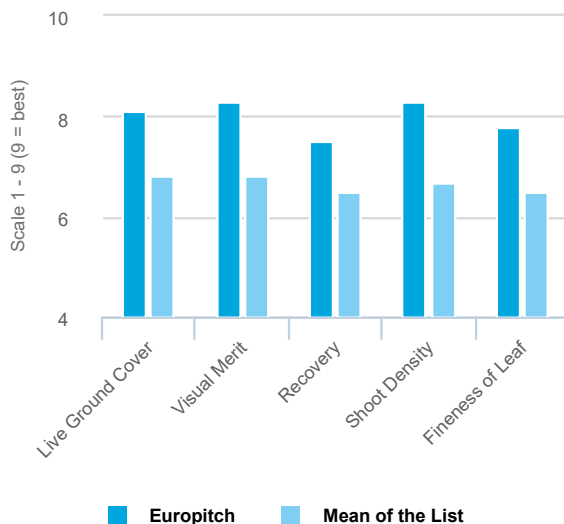

Sports Uses (Mown at 25mm)

STRI - Turfgrass Seed 2018