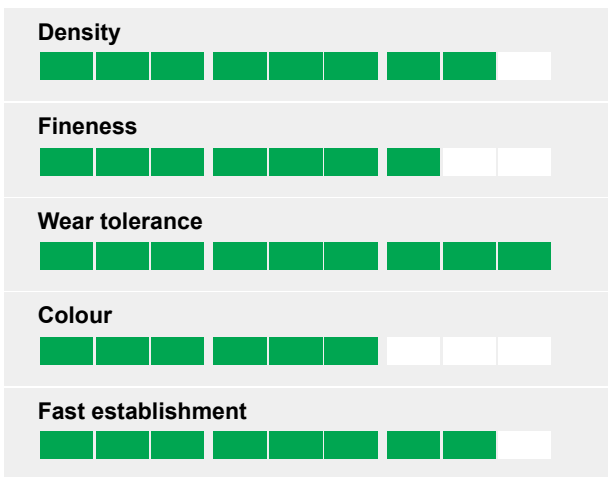

## Perennial Ryegrass

No.1 for winter sports uses

- STRI - one of the best for sports uses
- Extreme wear tolerance
- Excellent density and fineness of leaf
- Quick establishment

## Ratings

You are looking for best fineness of leaf? Highest score in visual merit? At the same time maximum of wear tolerance? Become the champion in turf with EUROPITCH now.

With top results it is one of the best on the Turfgrass Seed List for winter sports uses..

EUROPITCH convinces with the best score in shoot density and has as well a quick establishment and a good regenerative capacity.

With a medium green colour and use for both Fine lawns and Sports turf EUROPITCH is an unique mixing partner for all premium mixtures.