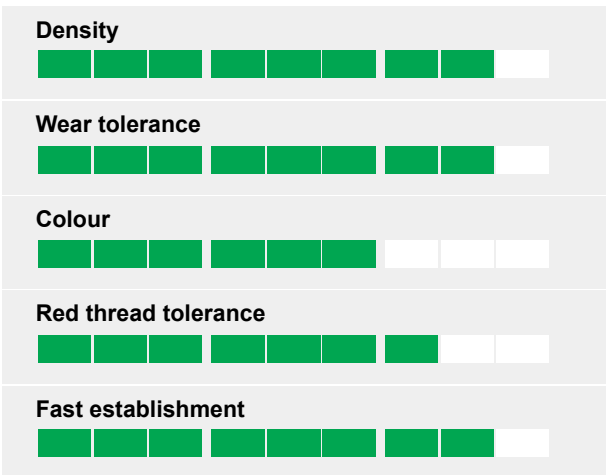

Perennial Ryegrass

Traveler between the worlds!

- Gives the turf a quality feel
- Tolerates the highest demands
- Suppresses weeds
- Low amount of clippings
- Universal partner for homogenous mixtures in professional sport

Ratings

Possible after all!

EUROCORDUS shines due to its high durability and at the same time its excellent suitability as an amenity turf.

Its extremely high turf density and fine leaf texture combined with its high durability has catapulted the variety into the Top 10 of the hard-wearing and amenity turf lists.

EUROCORDUS is bred especially for professional lawn builders who require the ultimate combination of tough sports characteristics and highest esthetical values

Characteristics

- Extremely high turf density
- High durability
- Quickly established
- Good regeneration ability
- Mid-green colour