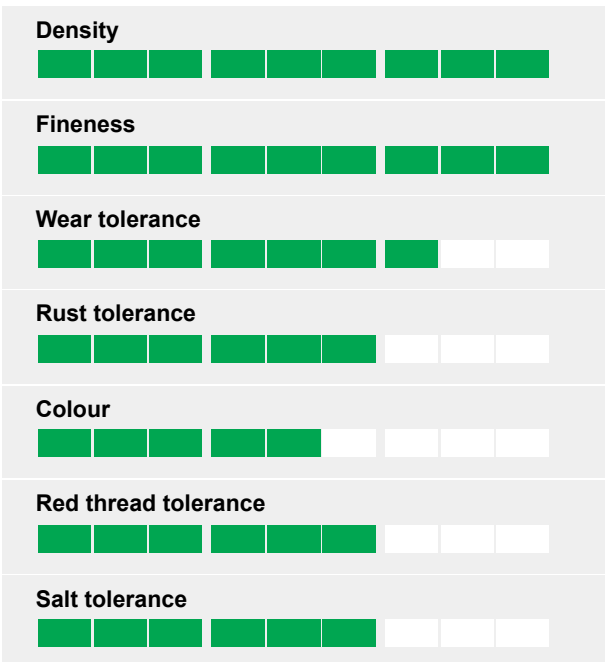

Perennial ryegrass

Medium green slow growing wear tolerant variety with very fine leaves.

- Fast establishment
- High wear tolerance for both winter sport and close mowing
- Visual merit, including fineness and density is high
- Good overall disease tolerance
- Good summer appearance in drier conditions

Ratings

Good all round variety

A fast establishing, wear tolerant variety with fine leaf and outstanding shoot density and good all around disease tolerance.

CHLOE is ideal for fine turf renovations and other surfaces which demand high wear tolerance and high visual merit

Turfgrass Seed 2024
Lawns, Landscaping, Summer Sports and Turf Trials (Mown at 10-15mm)

Cultivar	Shoot Density	Fineness of Leaf	Slow Regrowth	Visual Merit	Mean	Resistance to Red Thread	Cleanness of Cut
Chloe	7.6	7.6	6.1	7.7	7.2	6.3	6.2
Mean of all	7.0	6.9	6.4	7.0	6.8	5.9	6.3