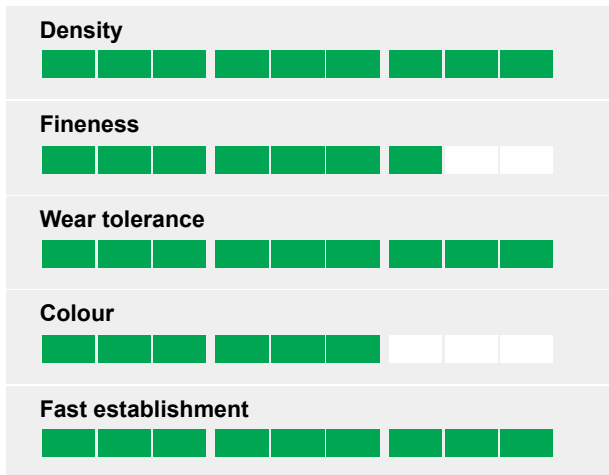

Consistent performance under heavy wear, No 1 Ranking under intense wear

Ratings

Turfgrass Seed 2024
Lawns, Landscaping, Summer Sports and Turf Trials (Mown at 10-15mm)

Cultivar	Shoot Density	Fineness of Leaf	Slow Regrowth	Visual Merit	Mean	Resistance to Red Thread	Cleanness of Cut
Eurodiamond	6.2	6.6	6.3	6.5	6.4	5.0	4.2
Mean of all	7.0	6.9	6.4	7.0	6.8	5.9	6.3