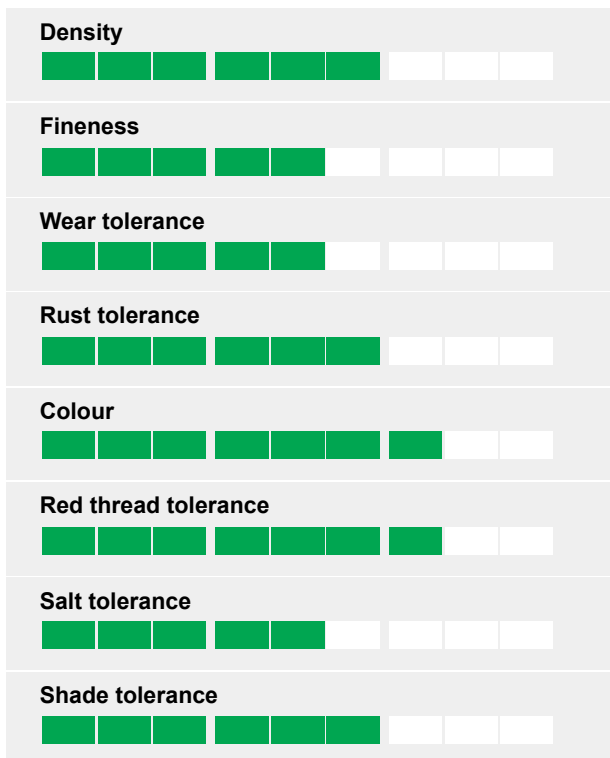

Perennial ryegrass

Convincing by Performance!

- Dark green colour
- Multi-resistant
- Very fast in establishment
- Combining density and wear tolerance

Ratings

Brilliant Future

ESQUIRE is one of the few varieties needing hardly any promotion. Since we started dispatching of seed for private trials we have had a very high positive feedback. Esquire's "field" performance is highly convincing!

Multi-Resistant

ESQUIRE resists well to winter damage and is tolerant to the majority of diseases of importance in the European Union and in North America; rusts, leaf spot, red thread and dollar spot.

First Out of Starting-Blocs

ESQUIRE takes off very early in spring with an impressive density. This explains also a very good wear tolerance. This is combined with good summer appearance and leaf fineness above average.

Turf quality - general impression

Source: NTEP USA, 1-9, 9=best.

Top level performance!

Source: NTEP USA, 1-9, 9=best.