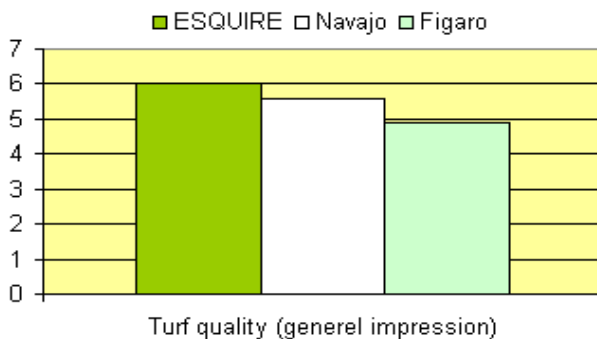

Turf quality - general impression

Source: NTEP USA, 1-9, 9=best.