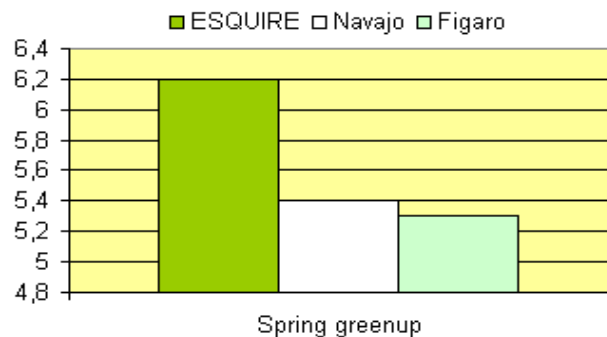

First Out of Starting-Blocs

ESQUIRE takes off very early in spring with an impressive density. This explains also a very good wear tolerance. This is combined with good summer appearance and leaf fineness above average.

Turf quality - general impression

Source: NTEP USA, 1-9, 9=best.

Top level performance!

Source: NTEP USA, 1-9, 9=best.