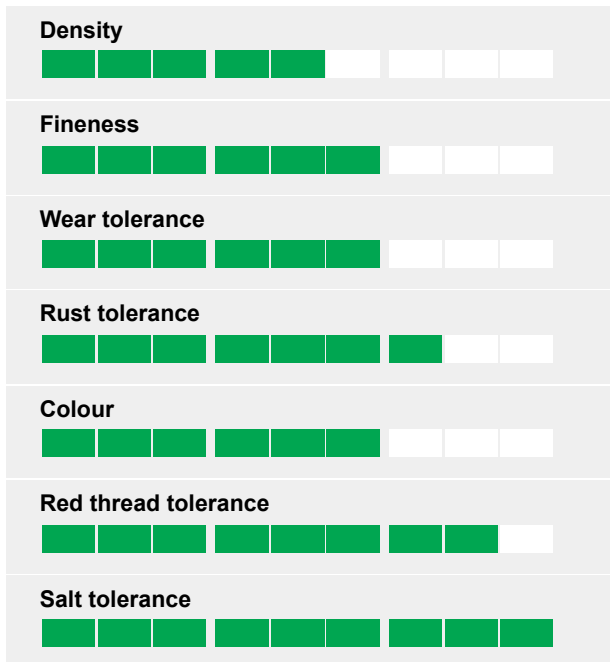

Perennial ryegrass

Improved stress tolerance for sport and leisure areas

- Improved tolerance to multiple stress factors
- Excellent recovery
- Large range of sowing periods
- Fast establishment

Ratings

Magic stress tolerance

TETRAMAGIC has shown improvements for several characteristics during the breeding process, without compromising visual merit.

Wear & Tear improvements

The wear tolerance expresses itself with a better live ground cover, but also through a much better recovery capacity.

Suited for professional sport pitches as well as home lawns

Improved fineness and density combined with healthy leaves and roots contribute to good visual merit year round.

Perennial ryegrass is the fastest establishing perennial lawn species and is also the species with the widest range of possible sowing periods.