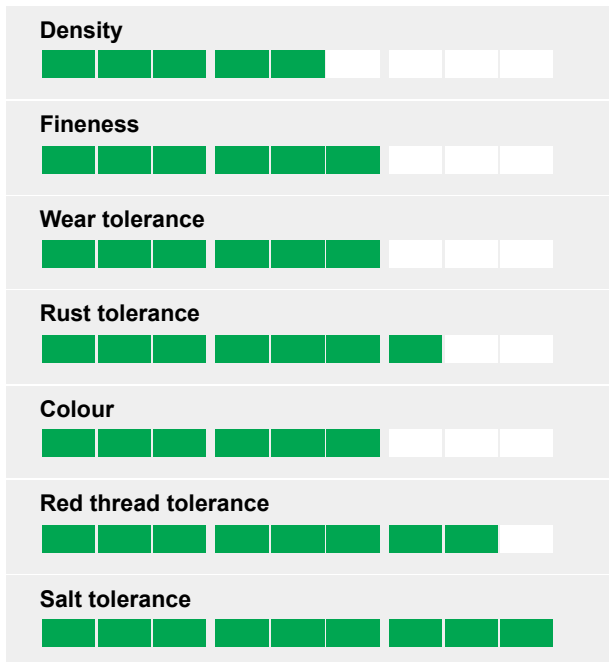

### Perennial ryegrass

Improved stress tolerance for sport and leisure areas

- Improved tolerance to multiple stress factors
- Excellent recovery
- Large range of sowing periods
- Fast establishment

### Ratings

### Magic stress tolerance

TETRAMAGIC has shown improvements for several characteristics during the breeding process, without compromising visual merit.

### Wear & Tear improvements

The wear tolerance expresses itself with a better live ground cover, but also through a much better recovery capacity.