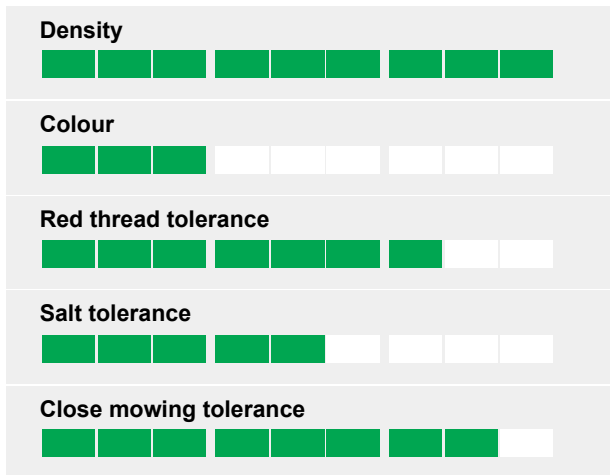

**Chewings fescue**

Excelling on lists in France, The Netherlands and the UK

- Adaptation for Lawn and close cutting
- Persistent and dense to resist weed pressure
- High ranked in several main lists across Europe
- Your preferred mixture ingredient

**Ratings**

**Density and persistency contributes to weed control**

The Dutch data brings ORIONETTE to the top of the list because of a very high density and persistency, one of the best means of keeping weeds down or out.

**Lawn & close cutting use**

ORIONETTE performs for Lawn purpose as well as close mowing management like golf greens.

With the remarkable red thread tolerance, ORIONETTE will perform better than most with low N input.