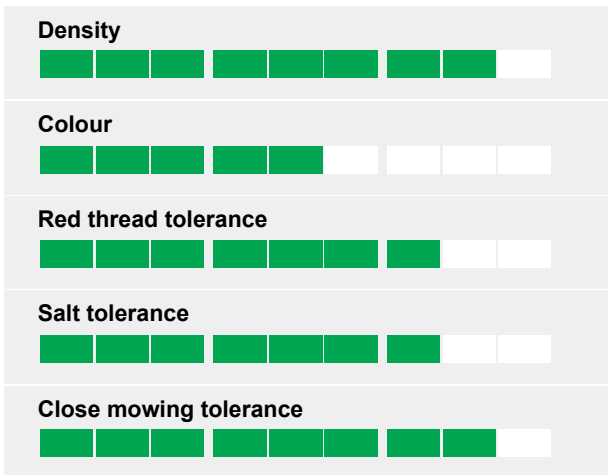

### Slender creeping red fescue

Fine-tuned fine fescue!

- Top ranked in STRI Lawn & Close mown trials
- Very high shoot density
- Tolerance to important diseases
- Very good winter hardiness

### Ratings

### At the top of the STRI turf grass seed list for several years

For both Lawn trials and Close mown trials, NIGELLA has ranked at the top for several years, confirming outstanding performance under very different maintenance conditions. The shoot density is very high.