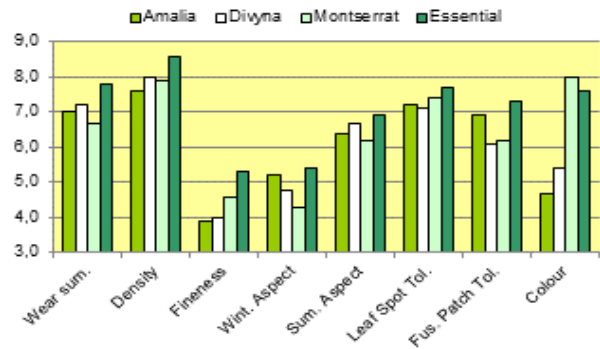

Ratings

It's a strike!

ESSENTIAL knocks down every doubt or worry you might have had – it is simply top scoring for every feature evaluated in official French trials. Much progress has been made in the breeding of tall fescue within the last 20 years, so a big step forward like this is just amazing!

Fully equipped variety!

The quality level of ESSENTIAL sets a new milestone with finer leaf texture, increased shoot density yet not compromising the wear tolerance.

Disease tolerance to secure performance

- Rust
- Fusarium blight and fusarium patch
- Dreckslera leaf spot

Visual merit

Source: Bulletin Gazon Geves 2011

Unbeatable... 1-9,9=best/darkest

Source: Bulletin Gazon Geves 2011