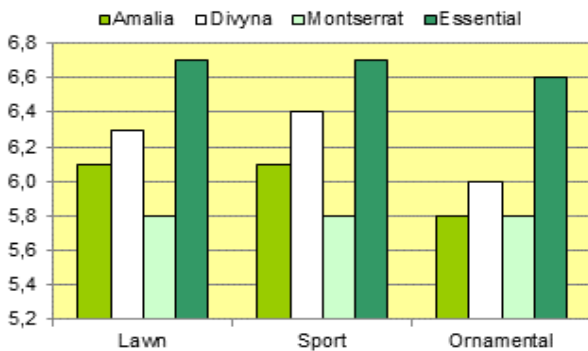

Visual merit

Source: Bulletin Gazon Geves 2011