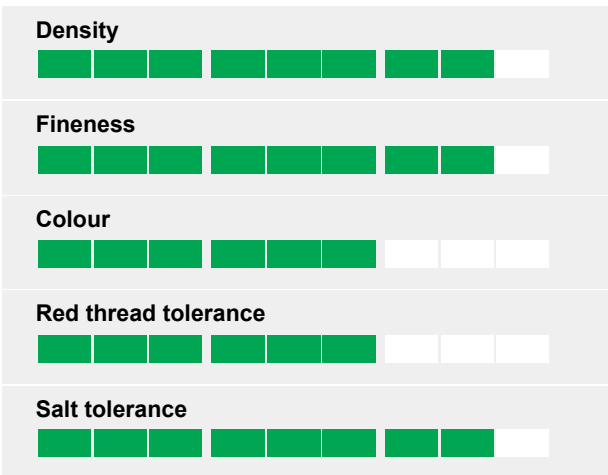

Browntop bent

Top ranked for use on golf greens - Excellent disease tolerance

- Top performance on greens in STRI (UK) and Scangreen network
- High tolerance to several important diseases
- Winter hardy and good winter colour
- High performance for fairway use too

Ratings

Top performance!

CLEEK is out of European breeding with a wide genetic background offering excellent green performance in Scandinavia and confirms the high level in STRI close mown trials.

Disease tolerance

One explanation for the top ranking in Scandinavian trials is certainly the good resistance to a range of diseases combined with density and fineness. CLEEK manages to keep a good winter colour and still maintain a good winter hardiness.

Adapted to greens and fairways

The STRI trials also perhaps very good performance for use on tees/fairways (trials cut 10-15 mm).

Salt tolerance

CLEEK turned out as one of the better in our salt tolerance trials (coastal areas, irrigation water with salinity...).