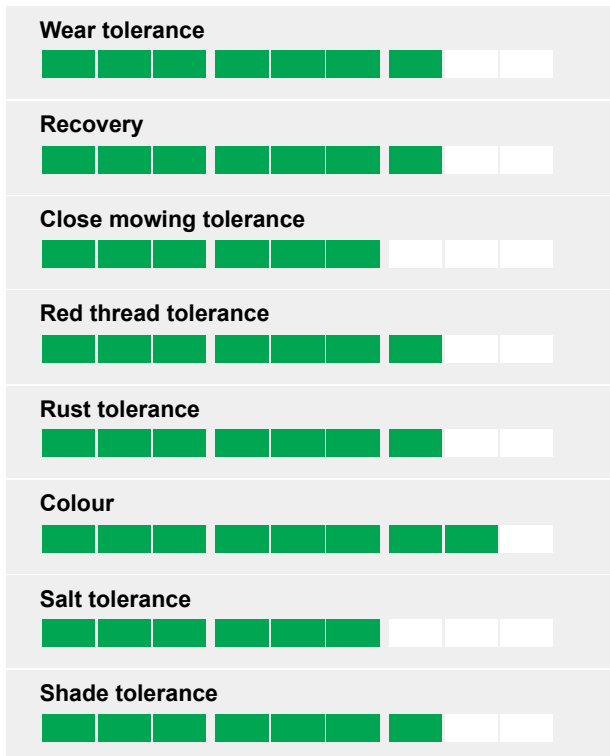

A fantastic ryegrass and fescue mixture for all high quality lawns and landscape areas

- Quality lawns
- High quality landscape areas
- Excellent all year round appearance and colour

## Ratings

**A high quality lawn and landscape mixture with ryegrass that produces a fine, dense sward with good colour and wear tolerance**

%	Cultivar	Spec
15%	COLUMBINE	Perer
25%	MELBOURNE	Perer
10%	TROPHY	Chew
10%	GLADYS	Perer
20%	CORAIL	Strong
15%	SMIRNA	Slende
5%	HIGHLAND	Brow