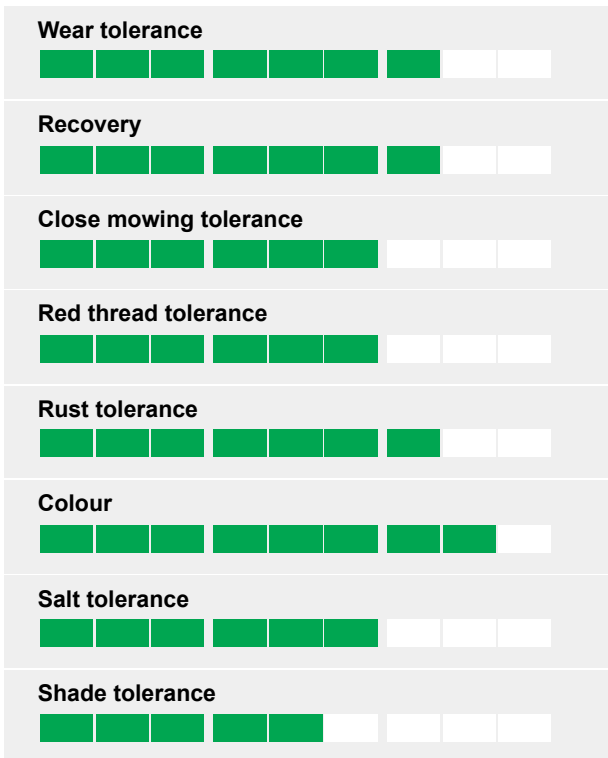

A great all round mixture for lawns and landscape areas

- Multipurpose use
- Back lawns
- General landscaping
- Housing estates

Ratings

An excellent multipurpose lawn and landscape mixture that establishes quickly with high wear tolerance and good appearance.

| % | Cultivar | Species |
|-----|----------|----------------|
| 25% | PLATINUM | Perennial ry |
| 30% | GLADYS | Perennial ry |
| 10% | TROPHY | Chewings fescu |
| 35% | CORAIL | Strong cree |

Pack Size: 10kg & 20kg
 Sowing Rate: 35-50g/m²
 Cutting Height: 20mm