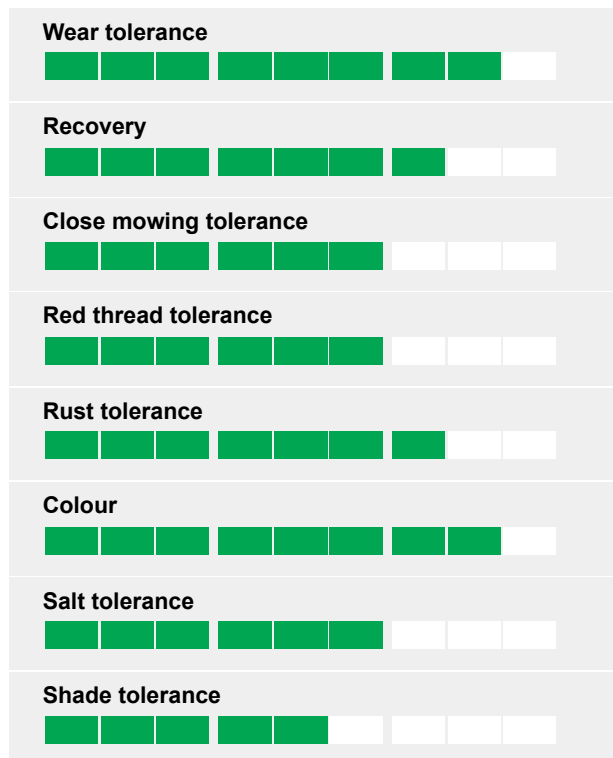

A hard wearing mixture for lawns and landscape areas

- High wear areas
- Reseeding
- General landscaping
- Quick establishment

Ratings

An economical landscape ryegrass mixture that establishes quickly, giving rapid cover and good wear tolerance.

Estate contains only true amenity cultivars.

%	Cultivar	Species
30%	CORAIL	Strong cree
15%	COLUMBINE	Perennial ry
25%	PLATINUM	Perennial ry
25%	DOUBLE	Tetraploid F

Pack Size: 2kg, 10kg & 20kg
 Sowing Rate: 35g/m²
 Cutting Height: 20mm