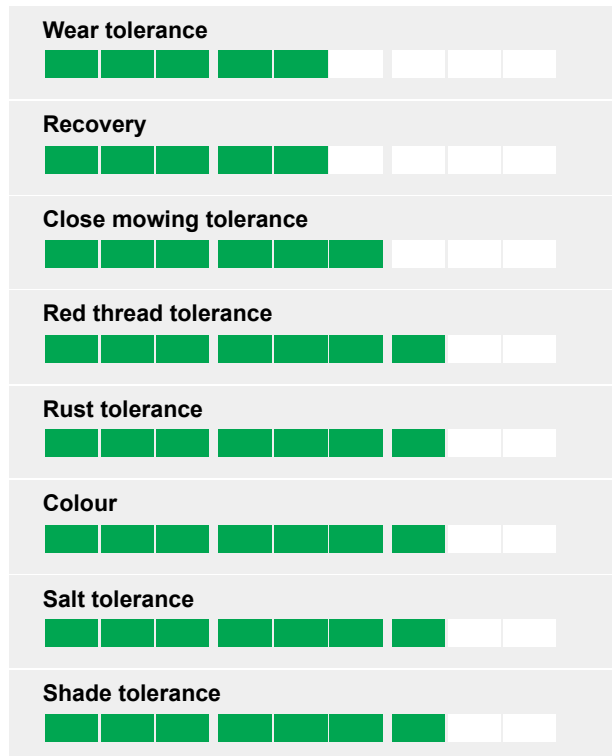

A fine general-purpose mixture for landscape and lawns

- General landscaping
- Quality lawns
- Fine appearance

## Ratings

**This popular general purpose mixture will produce an attractive sward with good wear tolerance but with relatively low maintenance requirements.**

The inclusion of a low percentage of ryegrass will provide a durable sward that will establish quickly.

	Cultivar	Species
30%	CALDRIS	Chewing
25%	CORAIL	Strong c
20%	COLUMBINE	Perennia
20%	HEIDRUN	Strong c
5%	HIGHLAND	Brownto

Pack Size: 10kg & 20kg  
 Sowing Rate: 35g/m<sup>2</sup>  
 Cutting Height: 20mm