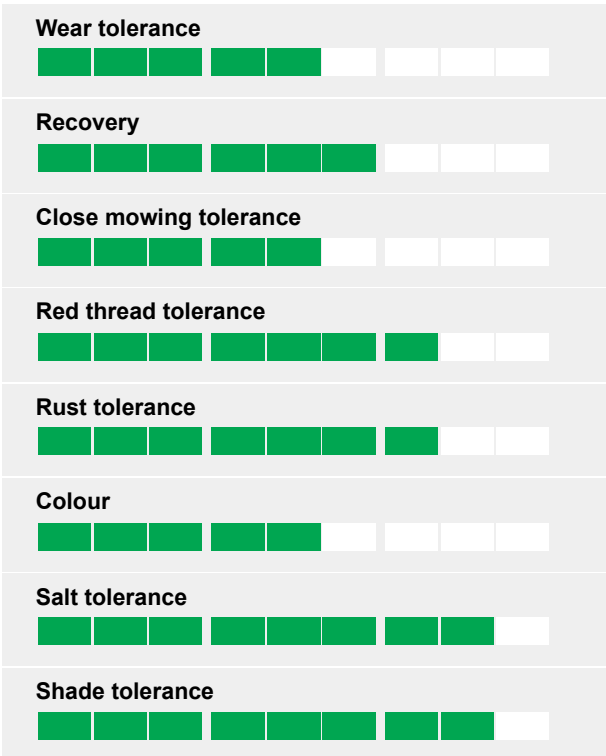

A land reclamation mixture

- Low maintenance
- Broad range of species
- Tolerant of a wide range of soils
- Fast establishment
- Helps prevent soil erosion

Ratings

A land reclamation mixture that has low maintenance requirements, suitable for a wide range of environmental conditions

%	Cultivar	Species
30%	MASTERPIECE	Tall fescue
25%	CORAIL	Strong
20%	VENICE	Perenn
10%	TROPHY	Chewing
7%	HIGHLAND	Brown
5%		Birdsf
3%	ALICE	White

Pack Size: 20kg
 Sowing Rate: 25g/m²
 Cutting Height: 25mm