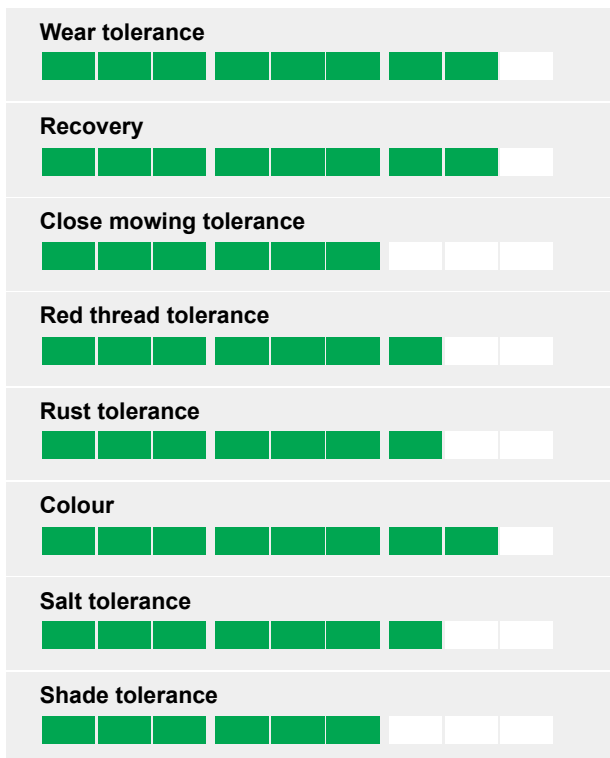

A very good economic mixture for sports fields and high wear areas

- Fast germination
- Hard wearing mixture
- Fast recovery from damage
- Excellent renovation mixture for Football and Rugby pitches
- Racecourses and Gallops

Ratings

A winter sports mixture suitable for all renovations of football and rugby pitches and other high wear areas.

Quicksport produces a fine, dense, hard-wearing sward.

%	Cultivar	Species
35%	TETRAMAGIC	Tetraploid
30%	CORAIL	Strong cree
25%	MELBOURNE	Perennial r
10%	TETRADRY	Tetraploid p